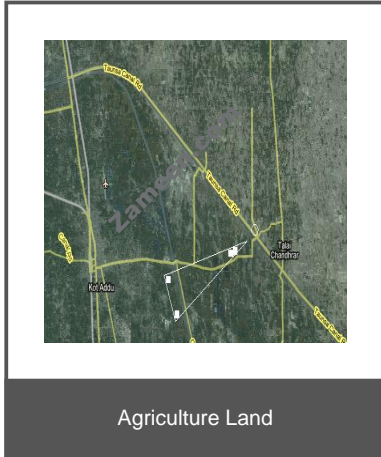

Buy - Sell - Rent

Table of Contents

Property Description	3
Contact Details	3
Image Gallery	4

Property Description:

936,000 Sq. Ft. Agricultural Land

26 acre land is available for sale. It is situated in Chak 525, Tehseel Kot Addu, proposed Tonsa Barrage to Multan Carriage Highway, Dera Ghazi Khan. It has all facilities like water, direct paved road.

- **Type** Agricultural Land
- **Status** For Sale
- **Price** 20,000,000 PKR
- **Area** 936,000 Sq. Ft.
- **Location** Pakistan » Punjab » Dera Ghazi Khan » Others

Contact Details:

- **Name** Abdul Saleem Khan

➤ Image Gallery:

For larger view click link below

http://www.zameen.com/Property/dera_ghazi_khan_others_208_kanal_agriculture_land_for_sale-116051-351-2.html