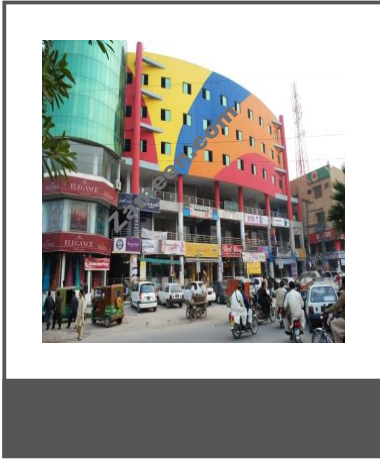

Buy - Sell - Rent

Table of Contents

Property Description	3
Contact Details	3
Image Gallery	4

Property Description:

0 Sq. Ft. Shops

Beautiful shop is available for sale on Link Road, Second Floor, opposite Pace, Model Town, Lahore. Its good investment for rent and capital again. New Liperty Towers opposite Makro.

- **Type** Shop
- **Status** For Sale
- **Price** 1,300,000 PKR
- **Location** Pakistan » Punjab » Lahore » Model Town

Contact Details:

- **Name** Naeem Ahmad Bhatti
- **Phone** +92-42-8436608

➤ Image Gallery:

For larger view click link below

http://www.zameen.com/Property/lahore_model_town_shop_for_sale-120445-8-3.html