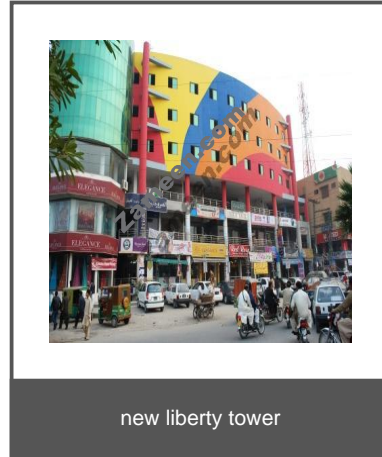

Buy - Sell - Rent

Table of Contents

Property Description	3
Contact Details	3
Image Gallery	4

Property Description:

100 Sq. Ft. Shops

100 square feet shop is available for sale. It is situated on ideal location of Model Town Link Road, New Liberty Town, Lahore.

- **Type** Shop
- **Status** For Sale
- **Price** 4,500,000 PKR
- **Area** 100 Sq. Ft.
- **Location** Pakistan » Punjab » Lahore » Model Town

Contact Details:

- **Name** Ahsan
- **Address** Model Town Link Road, New Liberty Tower, Lahore

➤ Image Gallery:

For larger view click link below

http://www.zameen.com/Property/lahore_model_town_nice_shop_for_sale-121526-8-3.html