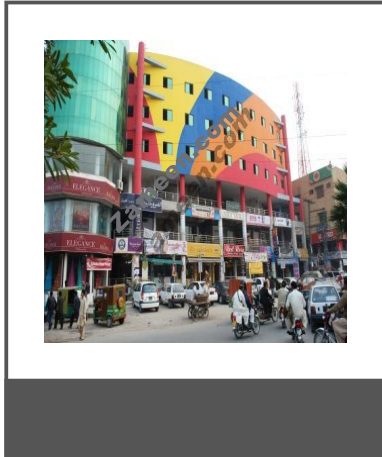

Buy - Sell - Rent

Table of Contents

Property Description	3
Contact Details	3
Image Gallery	4

Property Description:

100 Sq. Ft. Shops

100 square feet shop is available for sale. It is situated on ideal location of Model Town Link Road, New Liberty Town, Lahore.

- **Type** Shop
- **Status** For Sale
- **Price** 4,500,000 PKR
- **Area** 100 Sq. Ft.
- **Location** Pakistan » Punjab » Lahore » Model Town

Contact Details:

- **Name** Ahsan
- **Address** Model Town Link Road, New Liberty Tower, Lahore

➤ Image Gallery:

For larger view click link below

http://www.zameen.com/Property/lahore_model_town_nice_shop_for_sale-121526-8-3.html