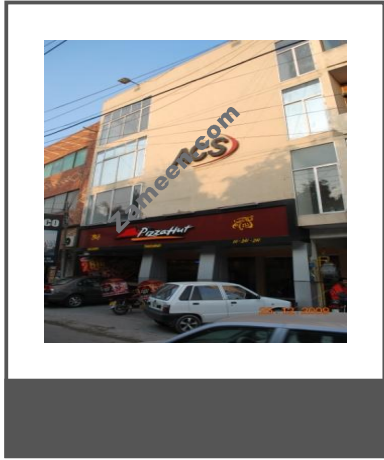

▶ Image Gallery:

For larger view click link below

<http://www.zameen.com/Property/lahore_gulberg_3_story_plaza_for_sale-124145-7-3.html>