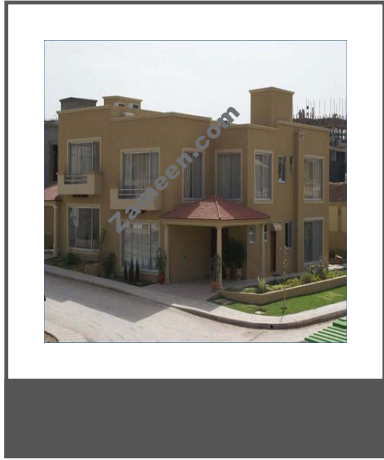

Buy - Sell - Rent

Table of Contents

Property Description	3
Contact Details	3
Image Gallery	4

Property Description:

3,240 Sq. Ft. Houses

14 marla, corner (360 square yards with extra land) beautiful house is available for sale in Phase-I, DHA, Islamabad. It has 3 bedrooms, laundry room, servant quarter, lush green garden and good location. Ready to move in. Contact us for more details.

- **Type** House
- **Status** For Sale
- **Price** 11,000,000 PKR
- **Area** 3,240 Sq. Ft.
- **Location** Pakistan » Islamabad Capital » Islamabad » Defence Phase-I

Contact Details:

- **Name** Asad

➤ Image Gallery:

For larger view click link below

http://www.zameen.com/Property/islamabad_defence_phase_i_corner_villas_for_sale-134889-376-1.html