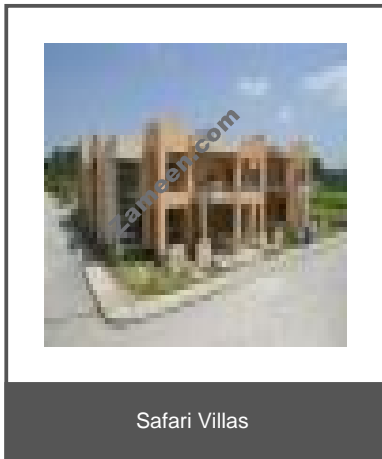

Safari Villas