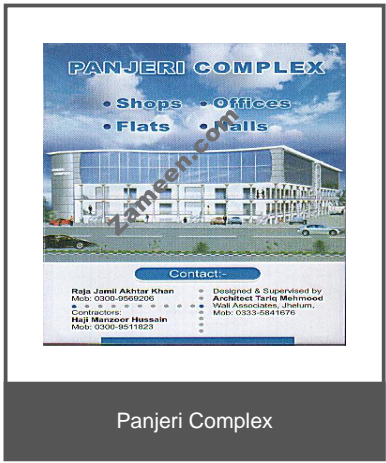

Image Gallery:

For larger view click link below
<http://www.zameen.com/Property/jhelum_sarai_alamgir_panjeri_complex_for_rent-66509-1034-4.html>