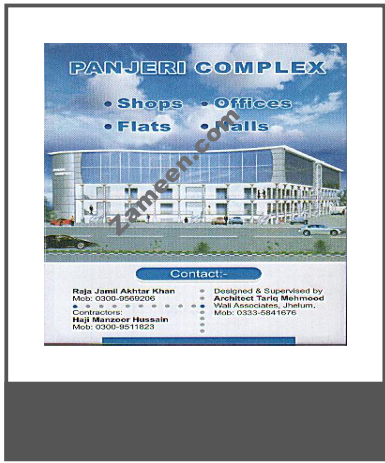

Image Gallery:

For larger view click link below
<http://www.zameen.com/Property/jhelum_sarai_alamgir_panjeri_complex_for_rent-66509-1034-4.html>