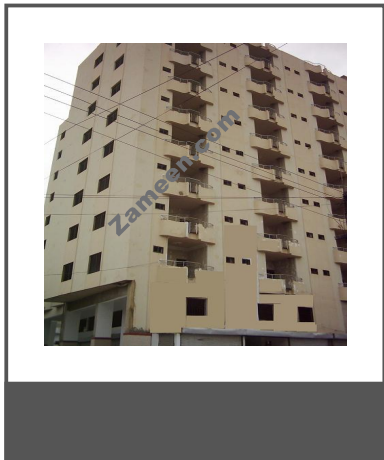

➤ Image Gallery:

For larger view click link below

<http://www.zameen.com/Property/karachi_nazimabad_brand_new_flat_for_sale-71095-278-1.html>