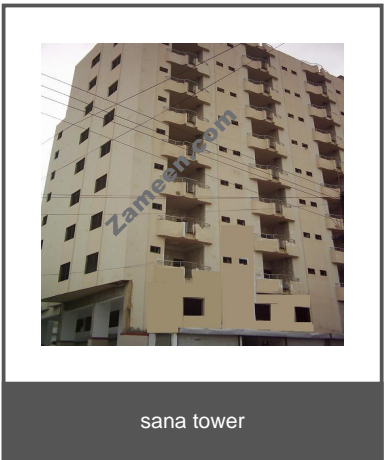

➤ Image Gallery:

For larger view click link below

<http://www.zameen.com/Property/karachi_nazimabad_brand_new_flat_for_sale-71095-278-1.html>