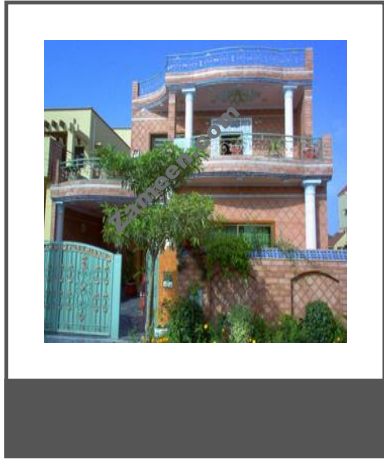

Buy - Sell - Rent

Table of Contents

Property Description	3
Contact Details	3
Image Gallery	4

Property Description:

4 Beds Houses

A best quality constructed and well designed 10 marla house is available for sale. It contains 4 bedrooms, double storey, situated in EME Sector, Block-G, Lahore, very near to Main EME entrance, school, market and hospital. Interested person can contact me.

- **Type** House
- **Status** Sold
- **Bedrooms** 4
- **Price** 9,600,000 PKR
- **Area** 2,250 Sq. Ft.
- **Location** Pakistan » Punjab » Lahore » EME Society

Contact Details:

- **Name** Nasim Ullah Khan
- **Address** Block G, EME Society, Lahore

➤ Image Gallery:

For larger view click link below

http://www.zameen.com/Property/lahore_eme_society_beautiful_house_for_sale_in_eme_block_g-73605-410-1.html