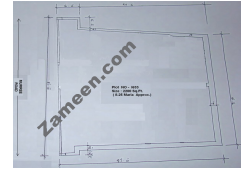

Buy - Sell - Rent

Table of Contents

Property Description	3
Contact Details	3
Image Gallery	4

Property Description:

1,856 Sq. Ft. Commercial Plots

An ideal commercial plot is available for sale on Murree Road, known as Shaheed Mohtarma Benazir Bhutto Road, Rawalpindi. Its measuring area is 206 square yards and it is ideal for investment purpose. Contact for more details.