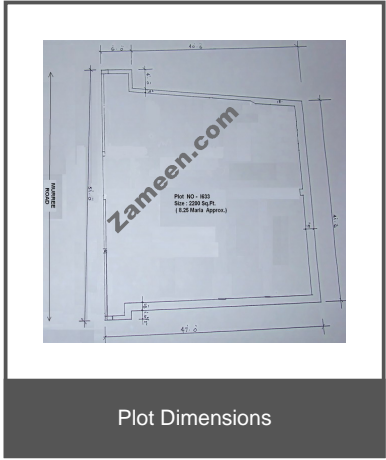

Image Gallery:

For larger view click link below

<http://www.zameen.com/Property/rawalpindi_murree_road_commercial_plot_for_sale-74706-510-2.html>