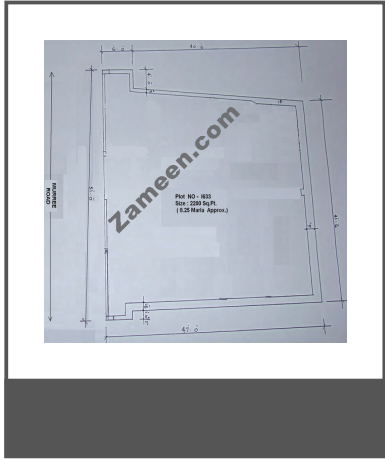

Buy - Sell - Rent

Table of Contents

Property Description	3
Contact Details	3
Image Gallery	4

Property Description:

1,856 Sq. Ft. Commercial Plots

An ideal commercial plot is available for sale on Murree Road, known as Shaheed Mohtarma Benazir Bhutto Road, Rawalpindi. Its measuring area is 206 square yards and it is ideal for investment purpose. Contact for more details.

- **Type** Commercial Plot
- **Status** For Sale
- **Price** 25,000,000 PKR
- **Area** 1,856 Sq. Ft.
- **Location** Pakistan » Punjab » Rawalpindi » Murree Road

Contact Details:

- **Name** Syed Atta Muhammad
- **Phone** +92-42-7036779
- **Address** Murree Road, Rawalpindi

Image Gallery:

For larger view click link below

http://www.zameen.com/Property/rawalpindi_murree_road_commercial_plot_for_sale-74706-510-2.html