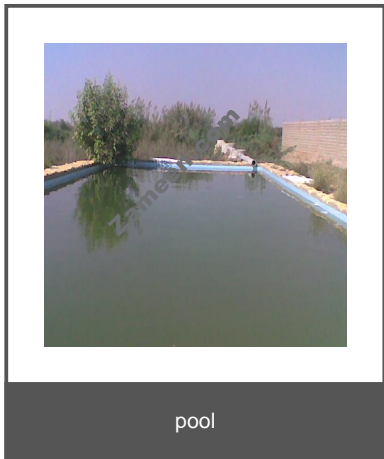

➤ Image Gallery:

For larger view click link below

<http://www.zameen.com/Property/karachi_national_highway_agricultural_land_for_sale-82863-474-2.html>